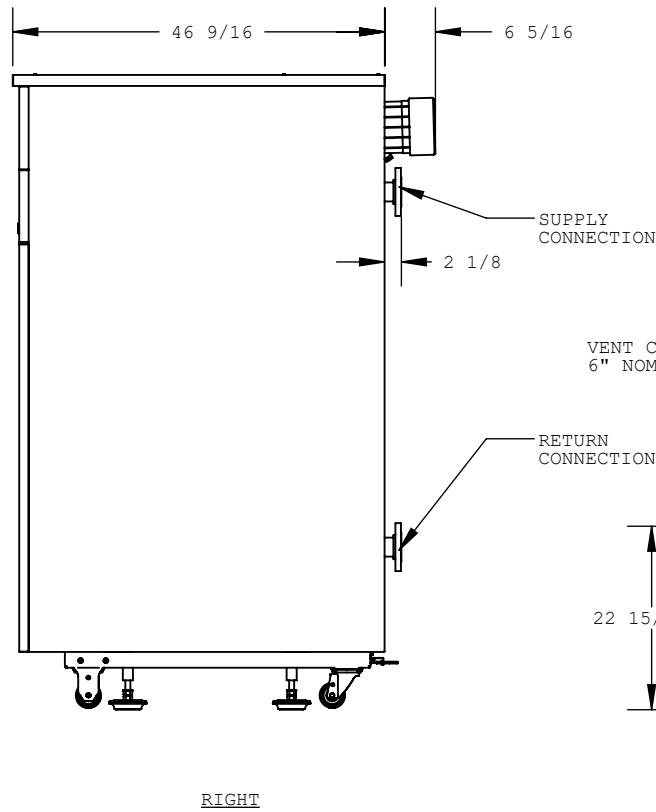

WEIL-McLAIN

SVF 750

STAINLESS
VERTICAL
FIRETUBE

* BASED ON 5-1/4" MINIMUM DISTANCE OF LEG TO BOTTOM OF BASE