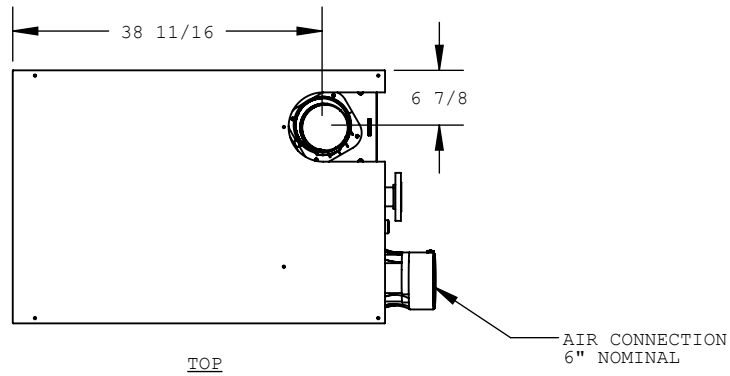

WEIL-McLAIN

SVF 750

STAINLESS
VERTICAL
FIRETUBE

* BASED ON 5-1/4" MINIMUM DISTANCE OF LEG TO BOTTOM OF BASE