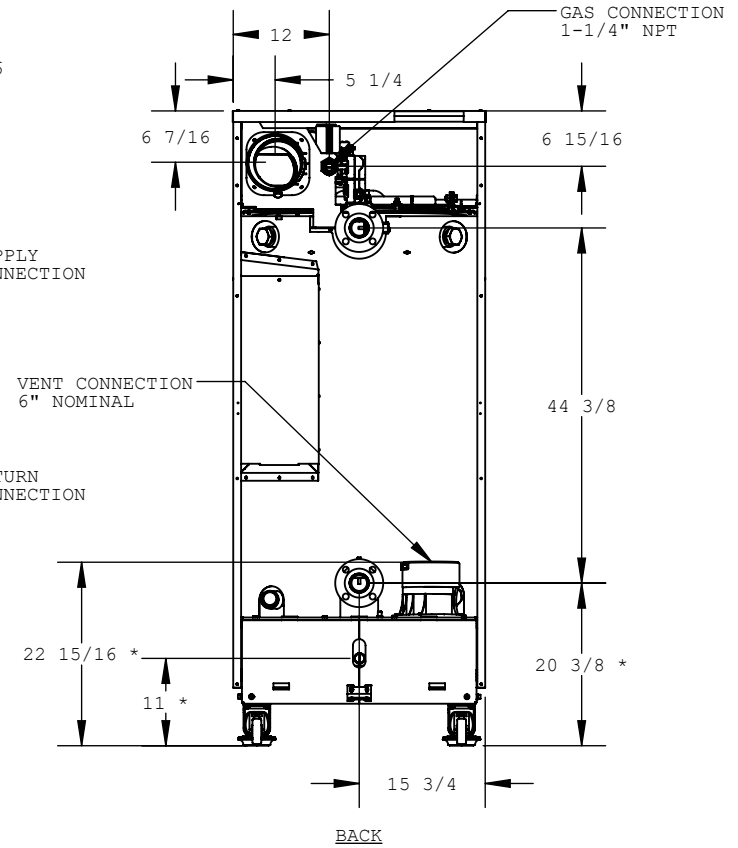

WEIL-McLAIN

SVF 750

STAINLESS
VERTICAL
FIRETUBE

* BASED ON 5-1/4" MINIMUM DISTANCE OF LEG TO BOTTOM OF BASE