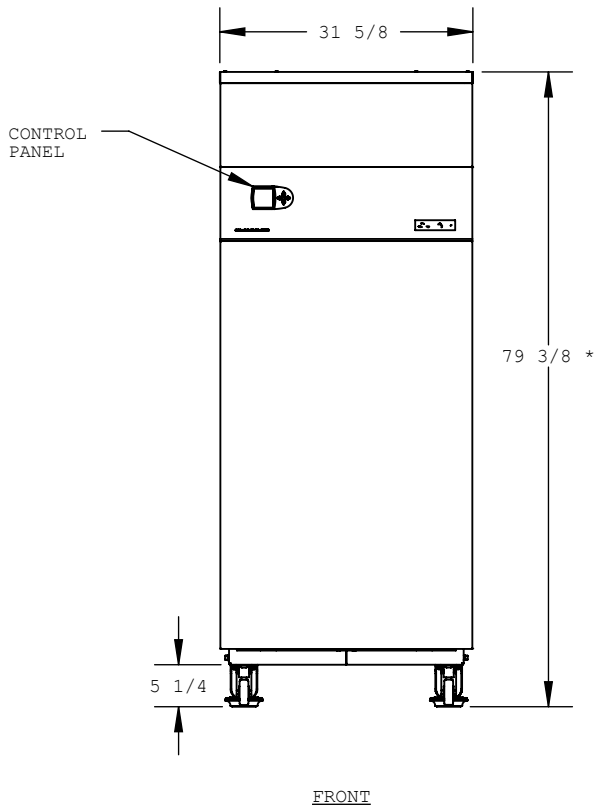

WEIL-McLAIN

SVF 750

STAINLESS
VERTICAL
FIRETUBE

* BASED ON 5-1/4" MINIMUM DISTANCE OF LEG TO BOTTOM OF BASE