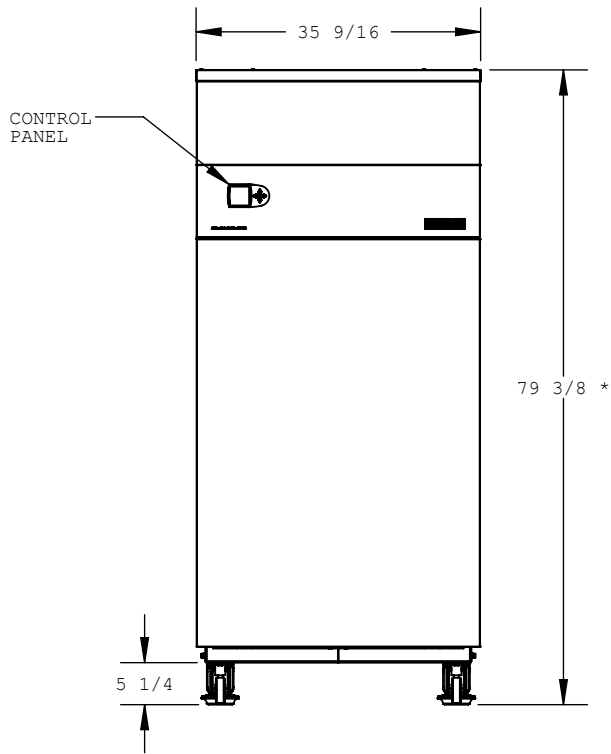

WEIL-McLAIN

SVF 1000 | STAINLESS VERTICAL FIRETUBE

SVF 1100 | STAINLESS VERTICAL FIRETUBE

FRONT

RIGHT

BACK

* BASED ON 5-1/4" MINIMUM DISTANCE OF LEG TO BOTTOM OF BASE