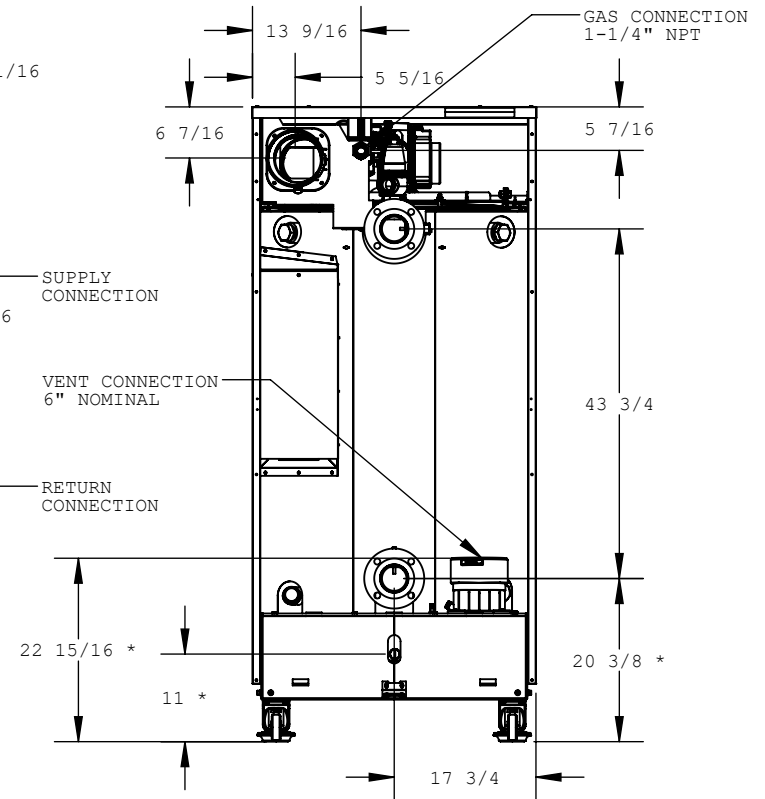

WEIL-McLAIN

SVF 1000 | STAINLESS VERTICAL FIRETUBE

SVF 1100 | STAINLESS VERTICAL FIRETUBE

FRONT

RIGHT

BACK

* BASED ON 5-1/4" MINIMUM DISTANCE OF LEG TO BOTTOM OF BASE