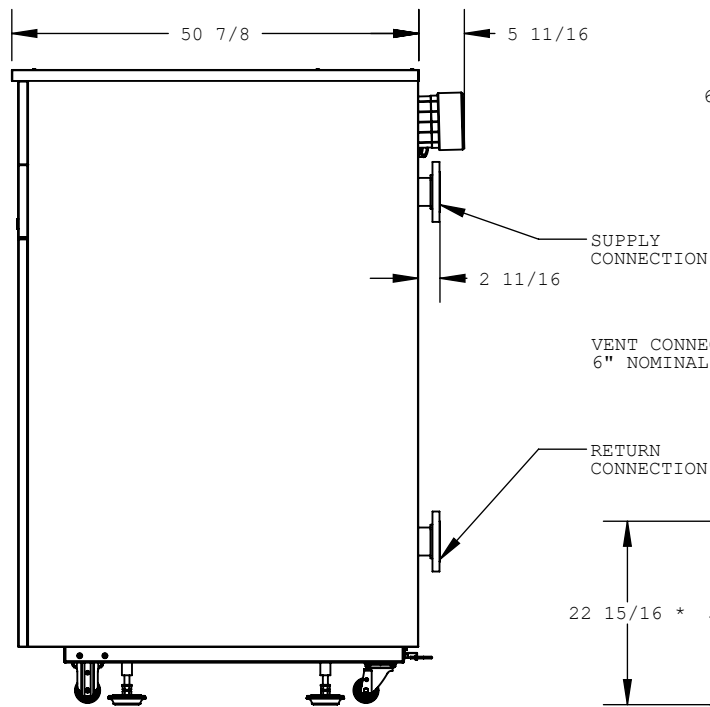

WEIL-McLAIN

SVF 1000 | STAINLESS VERTICAL FIRETUBE

SVF 1100 | STAINLESS VERTICAL FIRETUBE

FRONT

RIGHT

BACK

* BASED ON 5-1/4" MINIMUM DISTANCE OF LEG TO BOTTOM OF BASE