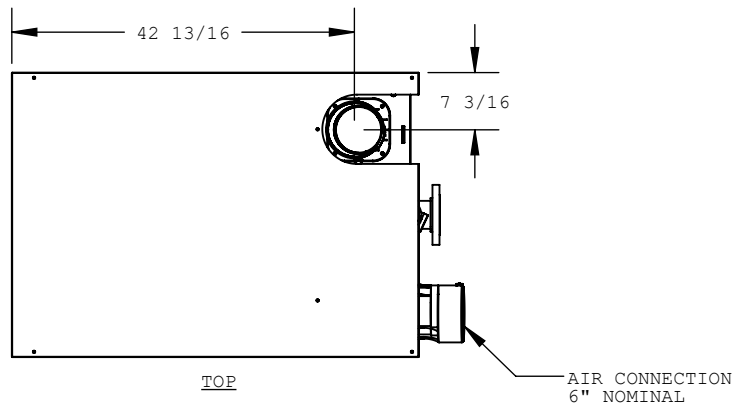

WEIL-McLAIN

SVF 1000 | STAINLESS VERTICAL FIRETUBE

SVF 1100 | STAINLESS VERTICAL FIRETUBE

FRONT

RIGHT

BACK

* BASED ON 5-1/4" MINIMUM DISTANCE OF LEG TO BOTTOM OF BASE