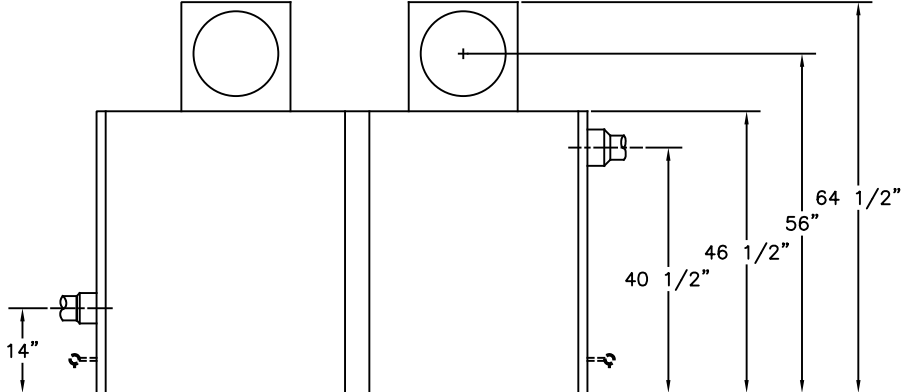

Weil-McLain
LGB-16 Water

TOP

LEFT

FRONT