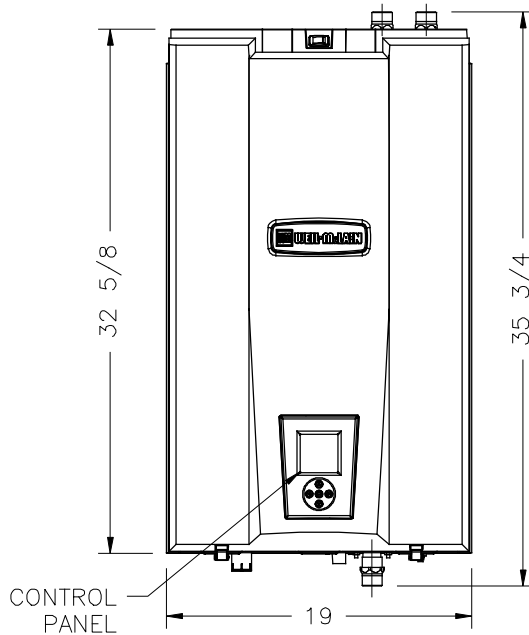

LEFT

FRONT

RIGHT

BOTTOM

WM97+ 70/110