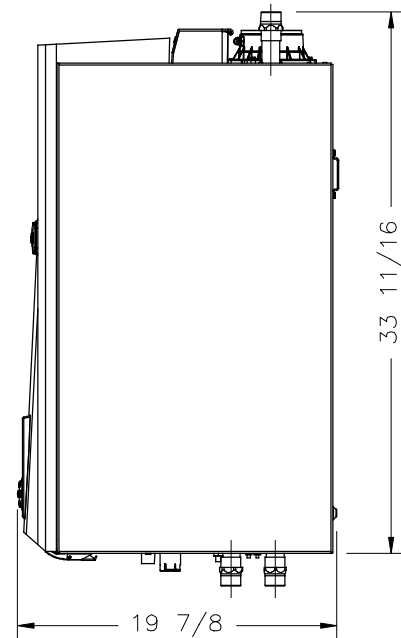

LEFT

FRONT

RIGHT

BOTTOM

WM97+ 70/110