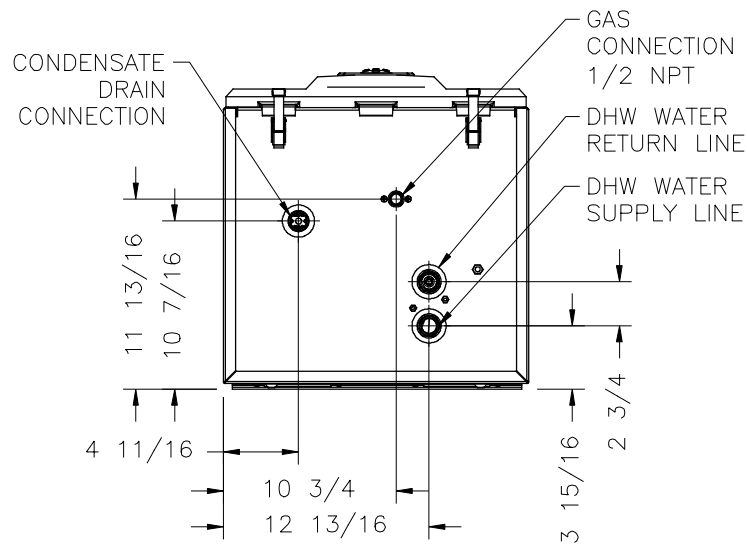

LEFT

FRONT

RIGHT

BOTTOM

WM97+ 70/110